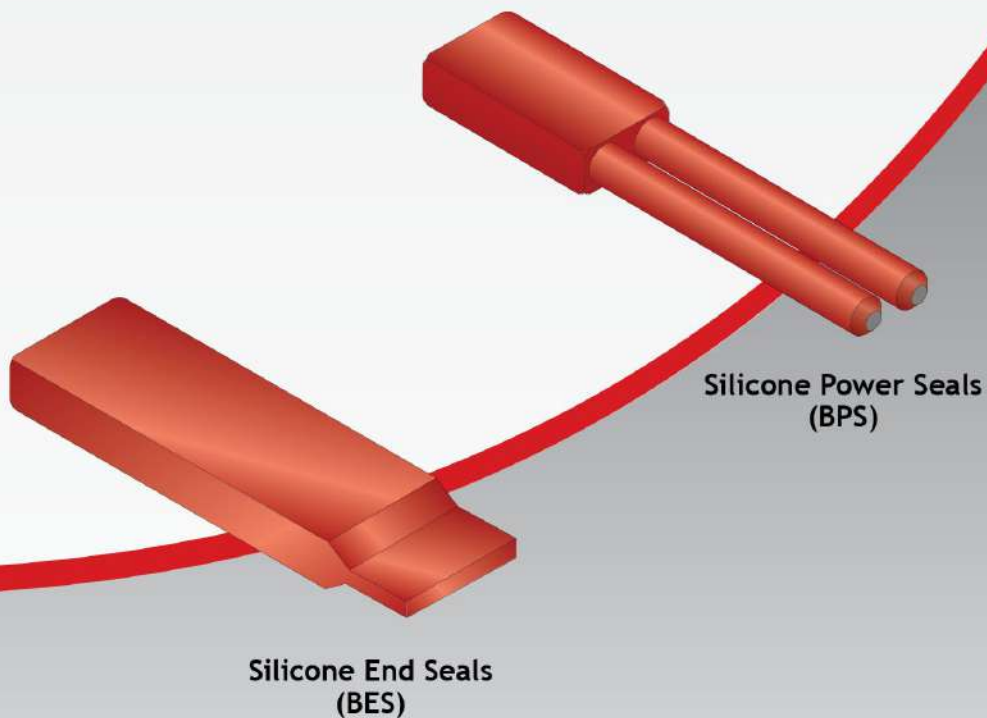

Silicone End and Power Seals

- Up to +250°C Ambient Temperature Range.
- Specifically designed for use with Heat Trace's constant power or self-regulating trace heating cables.
- Suitable for use in safe and hazardous areas.
- Can be used with Standard Termination Systems.

DESCRIPTION

A range of Hazardous area devices used for field terminating trace heating cable for voltages up to 277VAC.

The Blanking End Seal (BES) is available in two sizes and used to provide an electrically safe end termination for cable.

The Blanking Power Seal (BPS) is also available in two sizes to accommodate our cable range and is used to provide a seal for the end of the cable whilst enabling it to be connected to the power supply.

Two types of sealants are available to provide two temperature ranges.